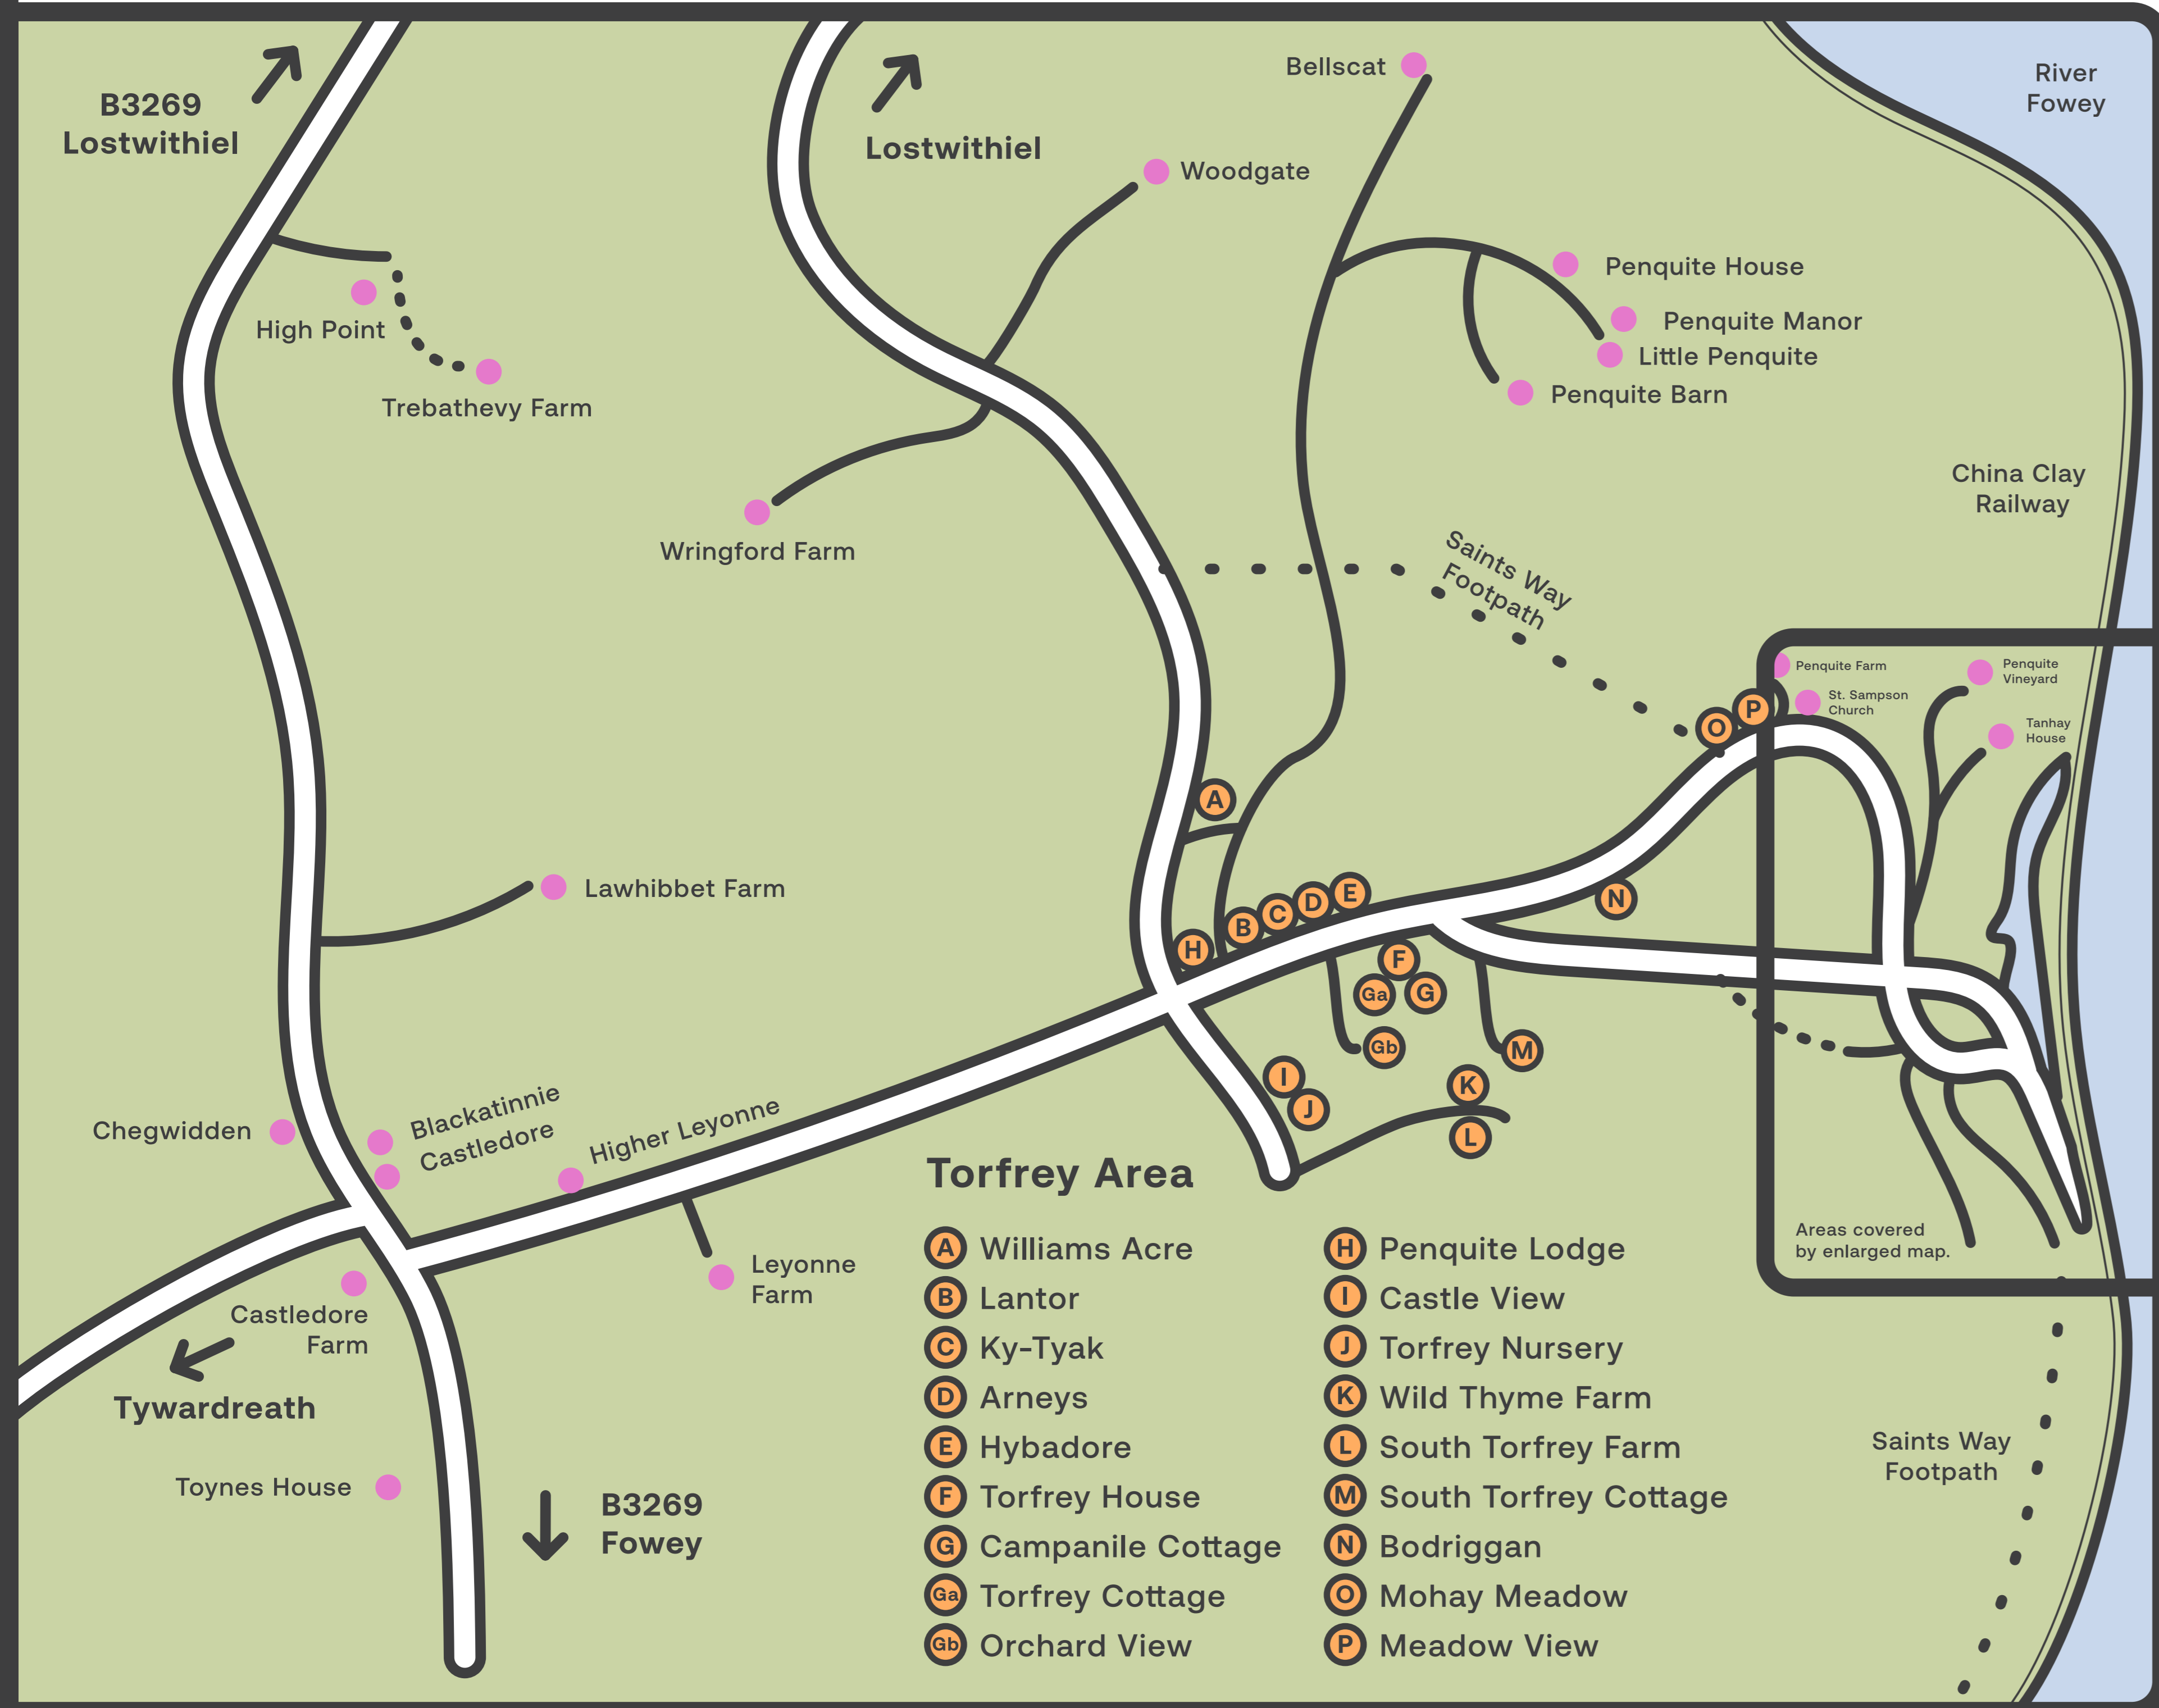

Golant AND SURROUNDING AREA

Agan Porth	FORE STREET	Hillcrest	SCHOOL HILL	River View Terrace No.4	GUMMS LANE
Altarnun	FORE STREET	Hillside	UNNAMED LANES	Riverbank House	WATER LANE
Anneth Lowan	UNNAMED LANES	Hortyard	SCHOOL HILL	Riverside	TANHAY LANE
Applegate	SCHOOL HILL	Hotham Cottage	FORE STREET	Riverview	WATER LANE
Appletrees	WATER LANE	Hybadore	TORFREY AREA	Robin Hill	GUMMS LANE
Arneys	TORFREY AREA	Island Cottage	UNNAMED LANES	Rose Cottage	TANHAY LANE
Austens Cottage	WATER LANE	Kiln Cottage	UNNAMED LANES	Rozel	UNNAMED LANES
Bellsat	SURROUNDING AREA	Kingfisher House	UNNAMED LANES	Sandpiper House	UNNAMED LANES
Blackatinnie	SURROUNDING AREA	Kittiwake House	UNNAMED LANES	Sea Osprey House	UNNAMED LANES
Bloways	DOWNNS HILL	Kyppings	WATER LANE	Sea View	GUMMS LANE
Boat Watch Hut	UNNAMED LANES	Ky-Tyak	TORFREY AREA	Sky Cottage	WATER LANE
Bodriggan	TORFREY AREA	Lantor	TORFREY AREA	St Sampson's Church	SCHOOL HILL
Bracken	WATER LANE	Lantyan House	CHURCH HILL	St Sampson's Church	CHURCH HILL
Briar Cottage	DOWNNS HILL	Lawhibbet Farm	SURROUNDING AREA	St Sampson's Terrace No.1-5	UNNAMED LANES
Camellia Cottage	WATER LANE	Leyonne Farm	SURROUNDING AREA	Sunnyside	WATER LANE
Campanile Cottage	TORFREY AREA	Little Penquite	SURROUNDING AREA	Swingletree	CHURCH HILL
Cascade	GUMMS LANE	Meadow View	TORFREY AREA	Tanhay Barn	CHURCH HILL
Castle View	TORFREY AREA	Menethryn	TORFREY AREA	Tanhay Cottage	UNNAMED LANES
Castledore	SURROUNDING AREA	Mimosa Cottage	UNNAMED LANES	Tanhay Farm	UNNAMED LANES
Castledore Farm	SURROUNDING AREA	Mowhay Meadow	TORFREY AREA	Tanhay House	UNNAMED LANES
Castledore Rowing Club	UNNAMED LANES	Moons	DOWNNS HILL	Tanhay House	UNNAMED LANES
Chegwidden	SURROUNDING AREA	Myrtle Cottage	SCHOOL HILL	The Boathouse	UNNAMED LANES
Cheyles	WATER LANE	Napier Cottage	FORE STREET	The Old Cider House	UNNAMED LANES
Chy-An-Drea	SCHOOL HILL	No.2	UNNAMED LANES	The Old School House	SCHOOL HILL
Cliff	WATER LANE	Norway Cottage	DOWNNS HILL	The Sanctuary	DOWNNS HILL
Colbeh	WATER LANE	Old Post Office	UNNAMED LANES	The Shelling	WATER LANE
Colquite	FORE STREET	Orchard Cottage	UNNAMED LANES	The Sunday House	GUMMS LANE
Cormorant House	UNNAMED LANES	Orchard Lodge	UNNAMED LANES	The Watchers	DOWNNS HILL
Cornelva	SCHOOL HILL	Orchard View	UNNAMED LANES	Timberdown	WATER LANE
Cornerways	WATER LANE	Orchard View	UNNAMED LANES	Toilets	UNNAMED LANES
Cosel	UNNAMED LANES	Paddle Cornwall SUP	CHURCH HILL	Torrey Cottage	UNNAMED LANES
Crosstrees	WATER LANE	Paradise Cottage	SURROUNDING AREA	Torrey Farm	TORFREY AREA
Driftwood House	UNNAMED LANES	Pen-EGLOS	UNNAMED LANES	Torrey Nursery	TORFREY AREA
Drinnicks	DOWNNS HILL	Penquite Barn	UNNAMED LANES	Trebathevy Farm	SURROUNDING AREA
Ebb Tide	DOWNNS HILL	Penquite House	UNNAMED LANES	Treetops	DOWNNS HILL
Egret House	UNNAMED LANES	Penquite Manor	SURROUNDING AREA	Trethellan	UNNAMED LANES
Fair View	WATER LANE	Penquite Vineyard	SURROUNDING AREA	Turnstone House	UNNAMED LANES
Fishermans Arms	FORE STREET	Penquite House	UNNAMED LANES	Village Hall/Reading Room	WATER LANE
Fleetings End	GUMMS LANE	Penquite House	UNNAMED LANES	Waters Edge	WATER LANE
Fowey River Canoe Club	UNNAMED LANES	Penquite House	UNNAMED LANES	Westhaven	DOWNNS HILL
Fulmar House	UNNAMED LANES	Penquite House	UNNAMED LANES	White Gables	TORFREY AREA
Gallery	UNNAMED LANES	Penquite House	UNNAMED LANES	Highfields	TORFREY AREA
Golant Post House	UNNAMED LANES	Penquite House	UNNAMED LANES		
Golant Farmhouse	FORE STREET	Penquite House	UNNAMED LANES		
Golant Farm No.1	FORE STREET	Penquite House	UNNAMED LANES		
Golant Farm No.2	FORE STREET	Penquite House	UNNAMED LANES		
Golant Farm No.3	FORE STREET	Penquite House	UNNAMED LANES		
Hendra	FORE STREET	Penquite House	UNNAMED LANES		
High Point	SURROUNDING AREA	Penquite House	UNNAMED LANES		
Higher Leyonne	SURROUNDING AREA	Penquite House	UNNAMED LANES		
Highfields	SURROUNDING AREA	Penquite House	UNNAMED LANES		
Highwater	GUMMS LANE	Penquite House	UNNAMED LANES